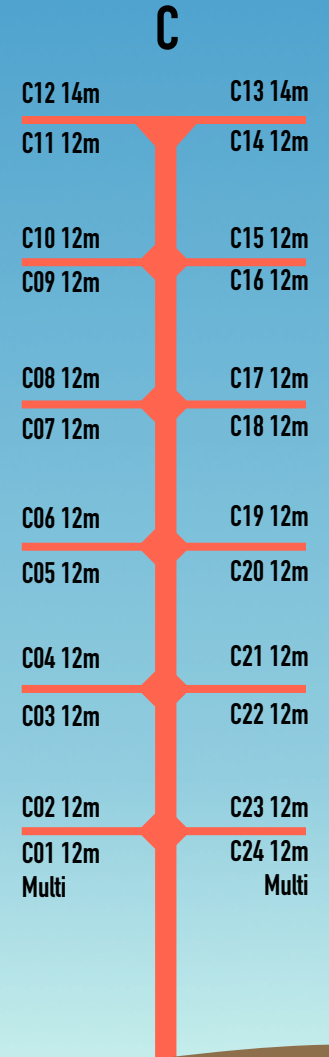

Masthead Drive, Cleveland QLD
 reception@phyb.com.au
 Ph: 07 3821 4144

Marina secure carpark

Marina Office
 &
 Peter Hansen
 Yacht Brokers

Residential apartments and offices