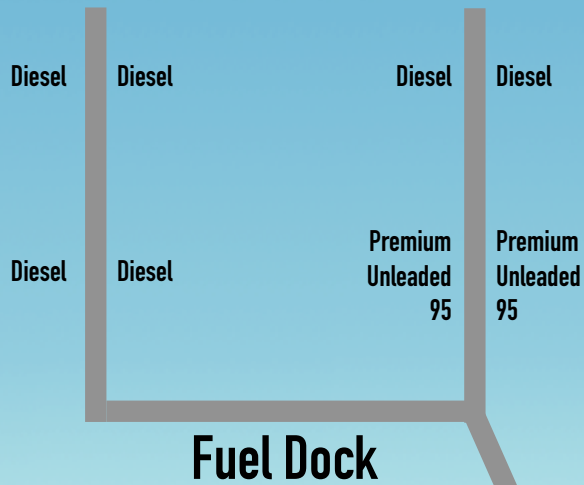

Masthead Drive, Cleveland QLD
 reception@phyb.com.au
 Ph: 07 3821 4144

Marina secure carpark

Marina Office
 &
 Peter Hansen
 Yacht Brokers

Residential apartments and offices